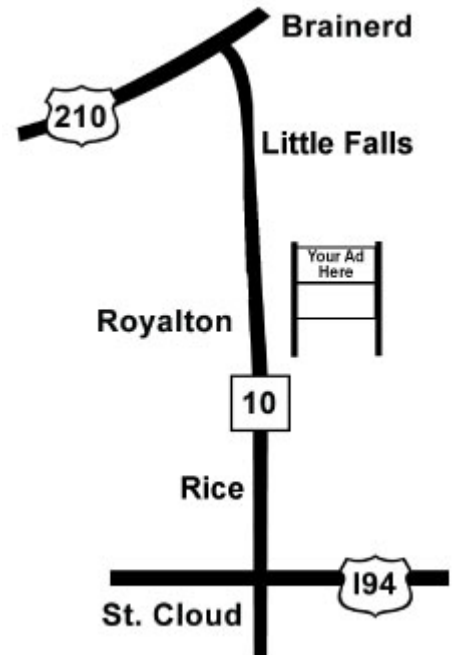

## OUTDOOR ADVERTISING

Location
MN Highway 10 Royalton
Read
Southbound Traffic to St. Cloud
Size
Upper & Lower 10' h x 36' w
Traffic Count
20,700 + daily

### Map

Royalton  
866N